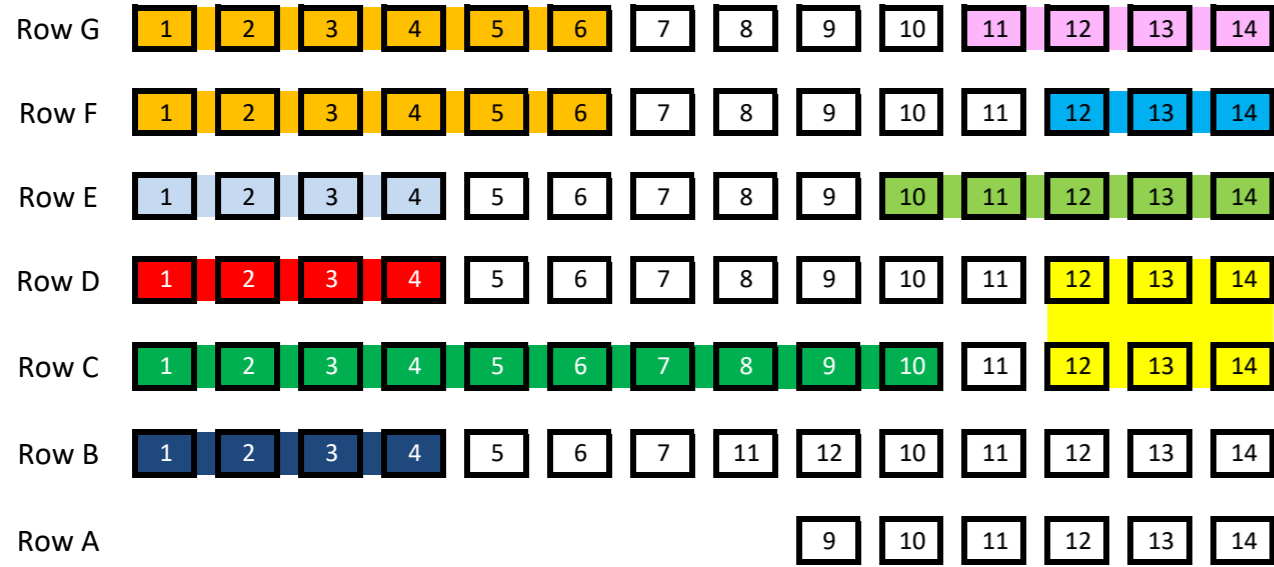

Spectator seats 0
Swimmers Seats 90
Total Seats 90

CAPITAL 20
PCA 28
TAWA 36

HEREATAUNGA SUNDEVILS
 NORTH CANTERBURY
 TIMARU

Pillar to Pillar, seat spaces are based on
 s from pillar to pillar in the Gallery stand

TERRACE SEATING - Bay 3

Row A	14	13	12	11	10	9	8	7	6	5	4	3	2	1
Row B	14	13	12	11	10	9	8	7	6	5	4	3	2	1
Row C	14	13	12	11	10	9	8	7	6	5	4	3	2	1

Spectator Seats 0
Swimmers Seats 40
Total Seats

TASMAN 16
LEVIN 14
SWIM TIMARU 10

TERRACE SEATING - Bay 4

Row A	14	13	12	11	10	9	8	7	6	5	4	3	2	1
Row B	14	13	12	11	10	9	8	7	6	5	4	3	2	1
Row C	14	13	12	11	10	9	8	7	6	5	4	3	2	1

Spectator Seats 0
Swimmers Seats 39
Total Seats

NORTH CANTERBURY 15
WHARENUI 24

GALLERY SEATING - Bay 5

Spectator Seats 0
Swimmers Seats 90
Total Seats 90

STAIRS

GALLERY SEATING - Bay 6

Spectator Seats 98
Swimmers Seats 0
Total Seats 98

Terrace Seating Bays go from Pillar to Pillar, seat spaces are based on
 The equivalent number of seats from pillar to pillar in the Gallery stand