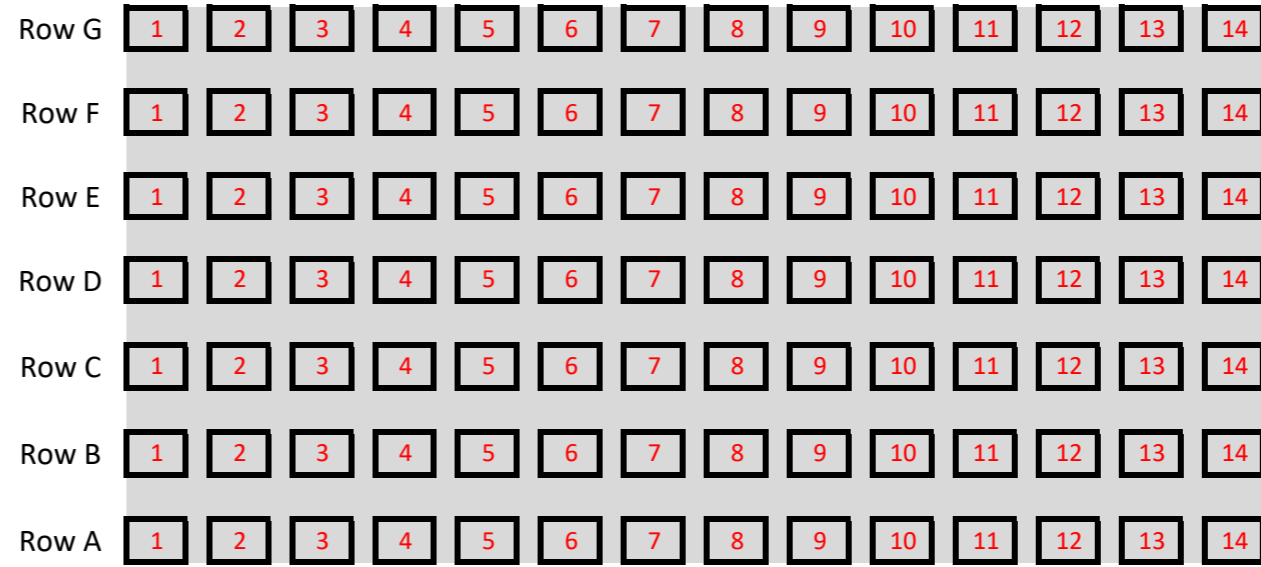

TERRACE SEATING - Bay 4

Row A	14	13	12	11	10	9	8	7	6	5	4	3	2	1
Row B	14	13	12	11	10	9	8	7	6	5	4	3	2	1
Row C	14	13	12	11	10	9	8	7	6	5	4	3	2	1

Spectator Seats 0
Swimmers Seats 39
Total Seats

NORTH CANTERBURY 15
WHARENUI 24

GALLERY SEATING - Bay 5

Spectator Seats 0
Swimmers Seats 90
Total Seats 90

STAIRS

GALLERY SEATING - Bay 6

Spectator Seats 98
Swimmers Seats 0
Total Seats 98

Terrace Seating Bays go from Pillar to Pillar, seat spaces are based on
 The equivalent number of seats from pillar to pillar in the Gallery stand

TERRACE SEATING - Bay 5

Spectator Seats 0
Swimmers Seats 36
Total Seats

TERRACE SEATING - Bay 6

Spectator Seats 0
Swimmers Seats 32
Total Seats

GALLERY SEATING - Bay 7

Row G	1	2	3	4	5	6	7	8	9
Row F	1	2	3	4	5	6	7	8	9
Row E	1	2	3	4	5	6	7	8	9
Row D	1	2	3	4	5	6	7	8	9
Row C	1	2	3	4	5	6	7	8	9
Row B	1	2	3	4	5	6	7	8	9
Row A	1	2	3	4	5	6	7	8	9